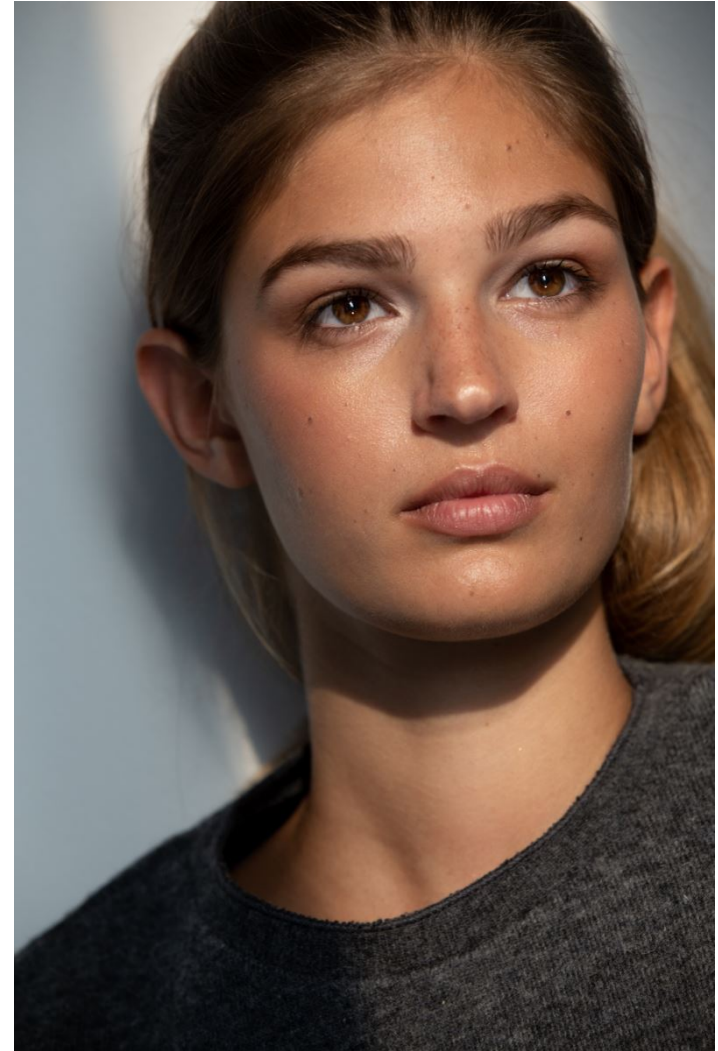

BUST

**79**

WAIST

**62**

HIPS

**88**

SHOES

**40**

HAIR

**DARK BLONDE**

EYES

**BROWN**

**SPIN**

MODEL MANAGEMENT

**SPIN**

MODEL MANAGEMENT