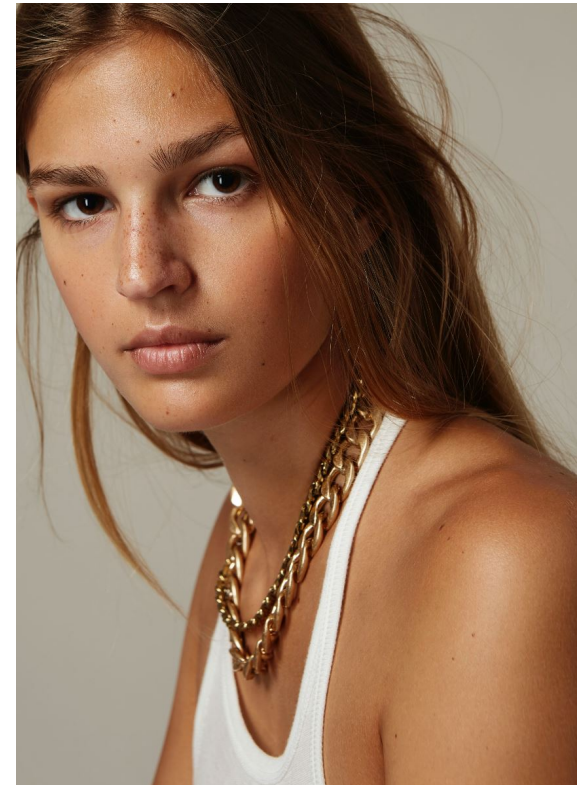

**SPIN**

MODEL MANAGEMENT

LISA JOAN

**SPIN**

MODEL MANAGEMENT

**LISA JOAN**

HEIGHT

**176**

BUST

**79**

WAIST

**62**

HIPS

**88**

SHOES

**40**

HAIR

**DARK BLONDE**

EYES

**BROWN**

**SPIN**

MODEL MANAGEMENT

**SPIN**

MODEL MANAGEMENT