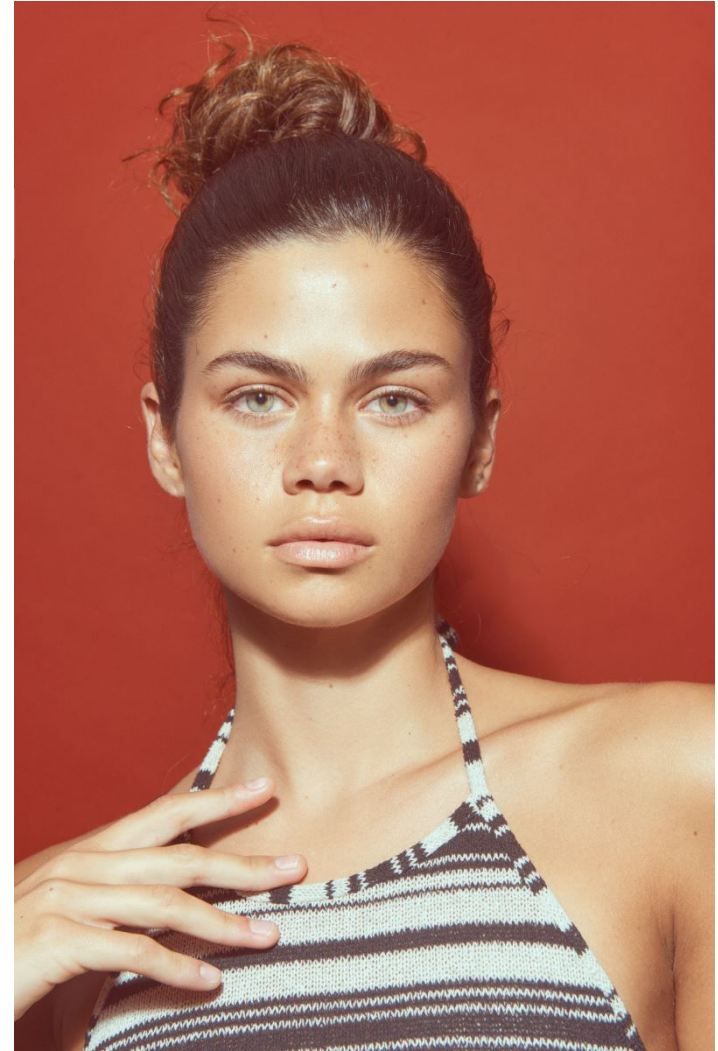

SPIN

MODEL MANAGEMENT