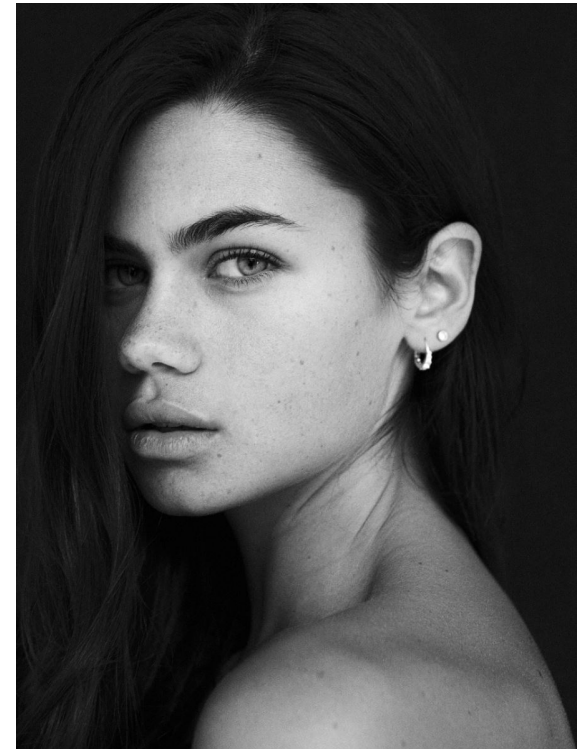

**SPIN**

MODEL MANAGEMENT

CAMILLA POGGIALI

**SPIN**

MODEL MANAGEMENT

**CAMILLA POGGIALI**

HEIGHT

**180**

BUST

**82**

WAIST

**62**

HIPS

**90**

SHOES

**40**

HAIR

**DARK BROWN**

EYES

**GREEN**

**SPIN**

MODEL MANAGEMENT