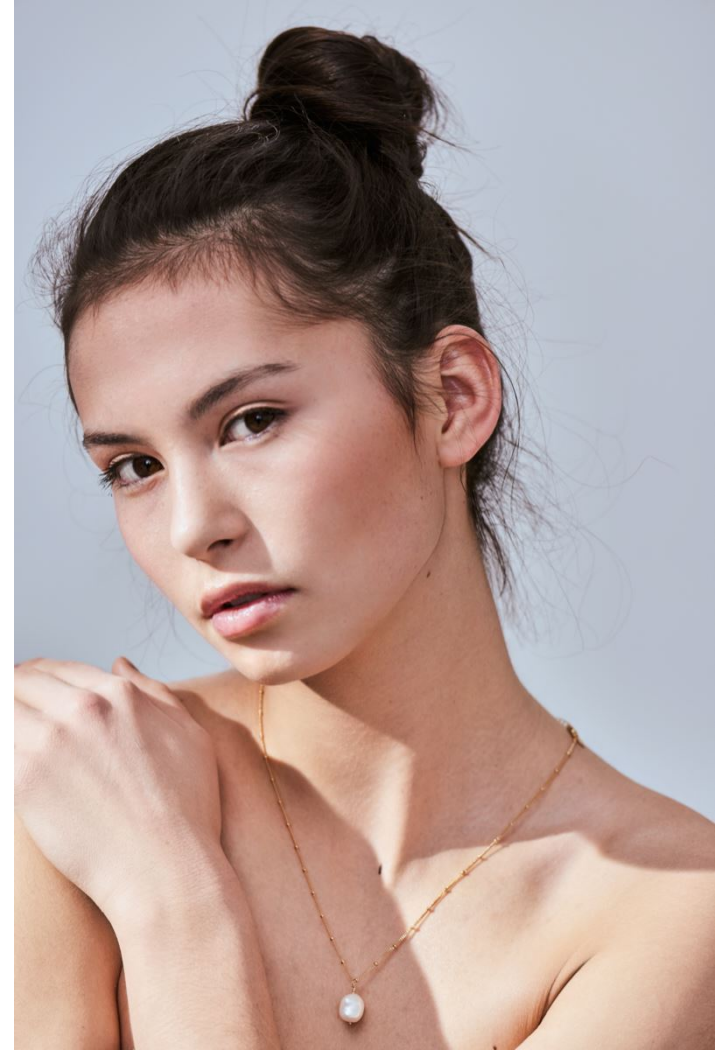

BUST

80

WAIST

59

HIPS

88

SHOES

38

HAIR

BLACK

EYES

BROWN

SPIN

MODEL MANAGEMENT

SPIN

MODEL MANAGEMENT