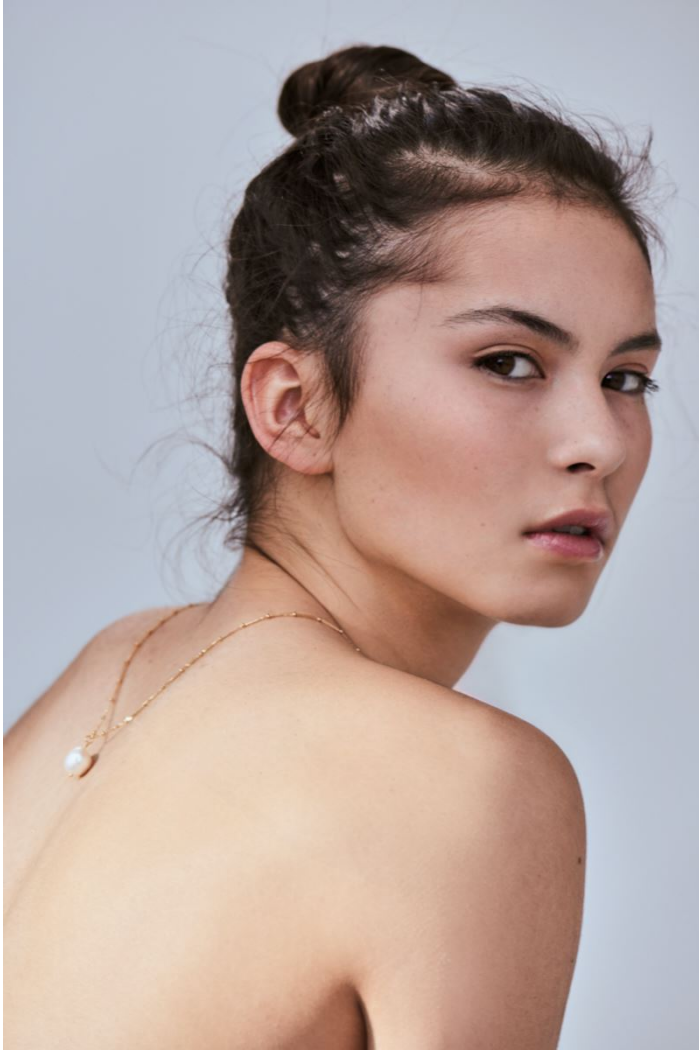

BUST

80

WAIST

59

HIPS

88

SHOES

38

HAIR

BLACK

EYES

BROWN

SPIN

MODEL MANAGEMENT

SPIN

MODEL MANAGEMENT