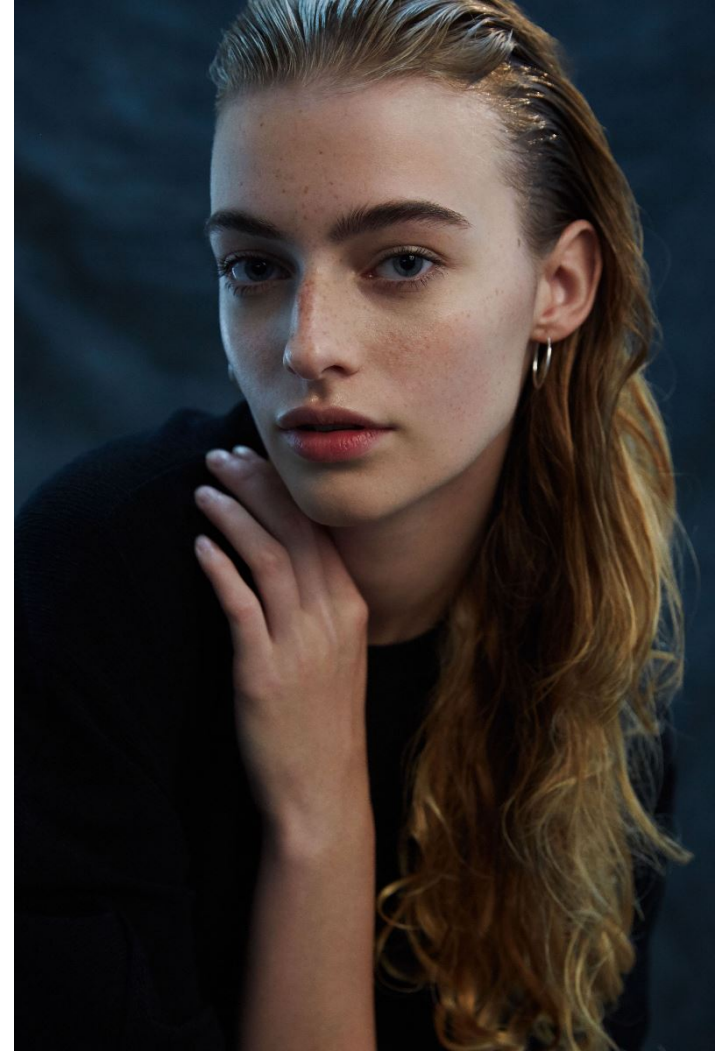

SPIN

MODEL MANAGEMENT

BERIT HEITMANN

SPIN

MODEL MANAGEMENT

BERIT HEITMANN

HEIGHT

173

HAIR

BLONDE

EYES

BLUE

SPIN

MODEL MANAGEMENT

SPIN

MODEL MANAGEMENT